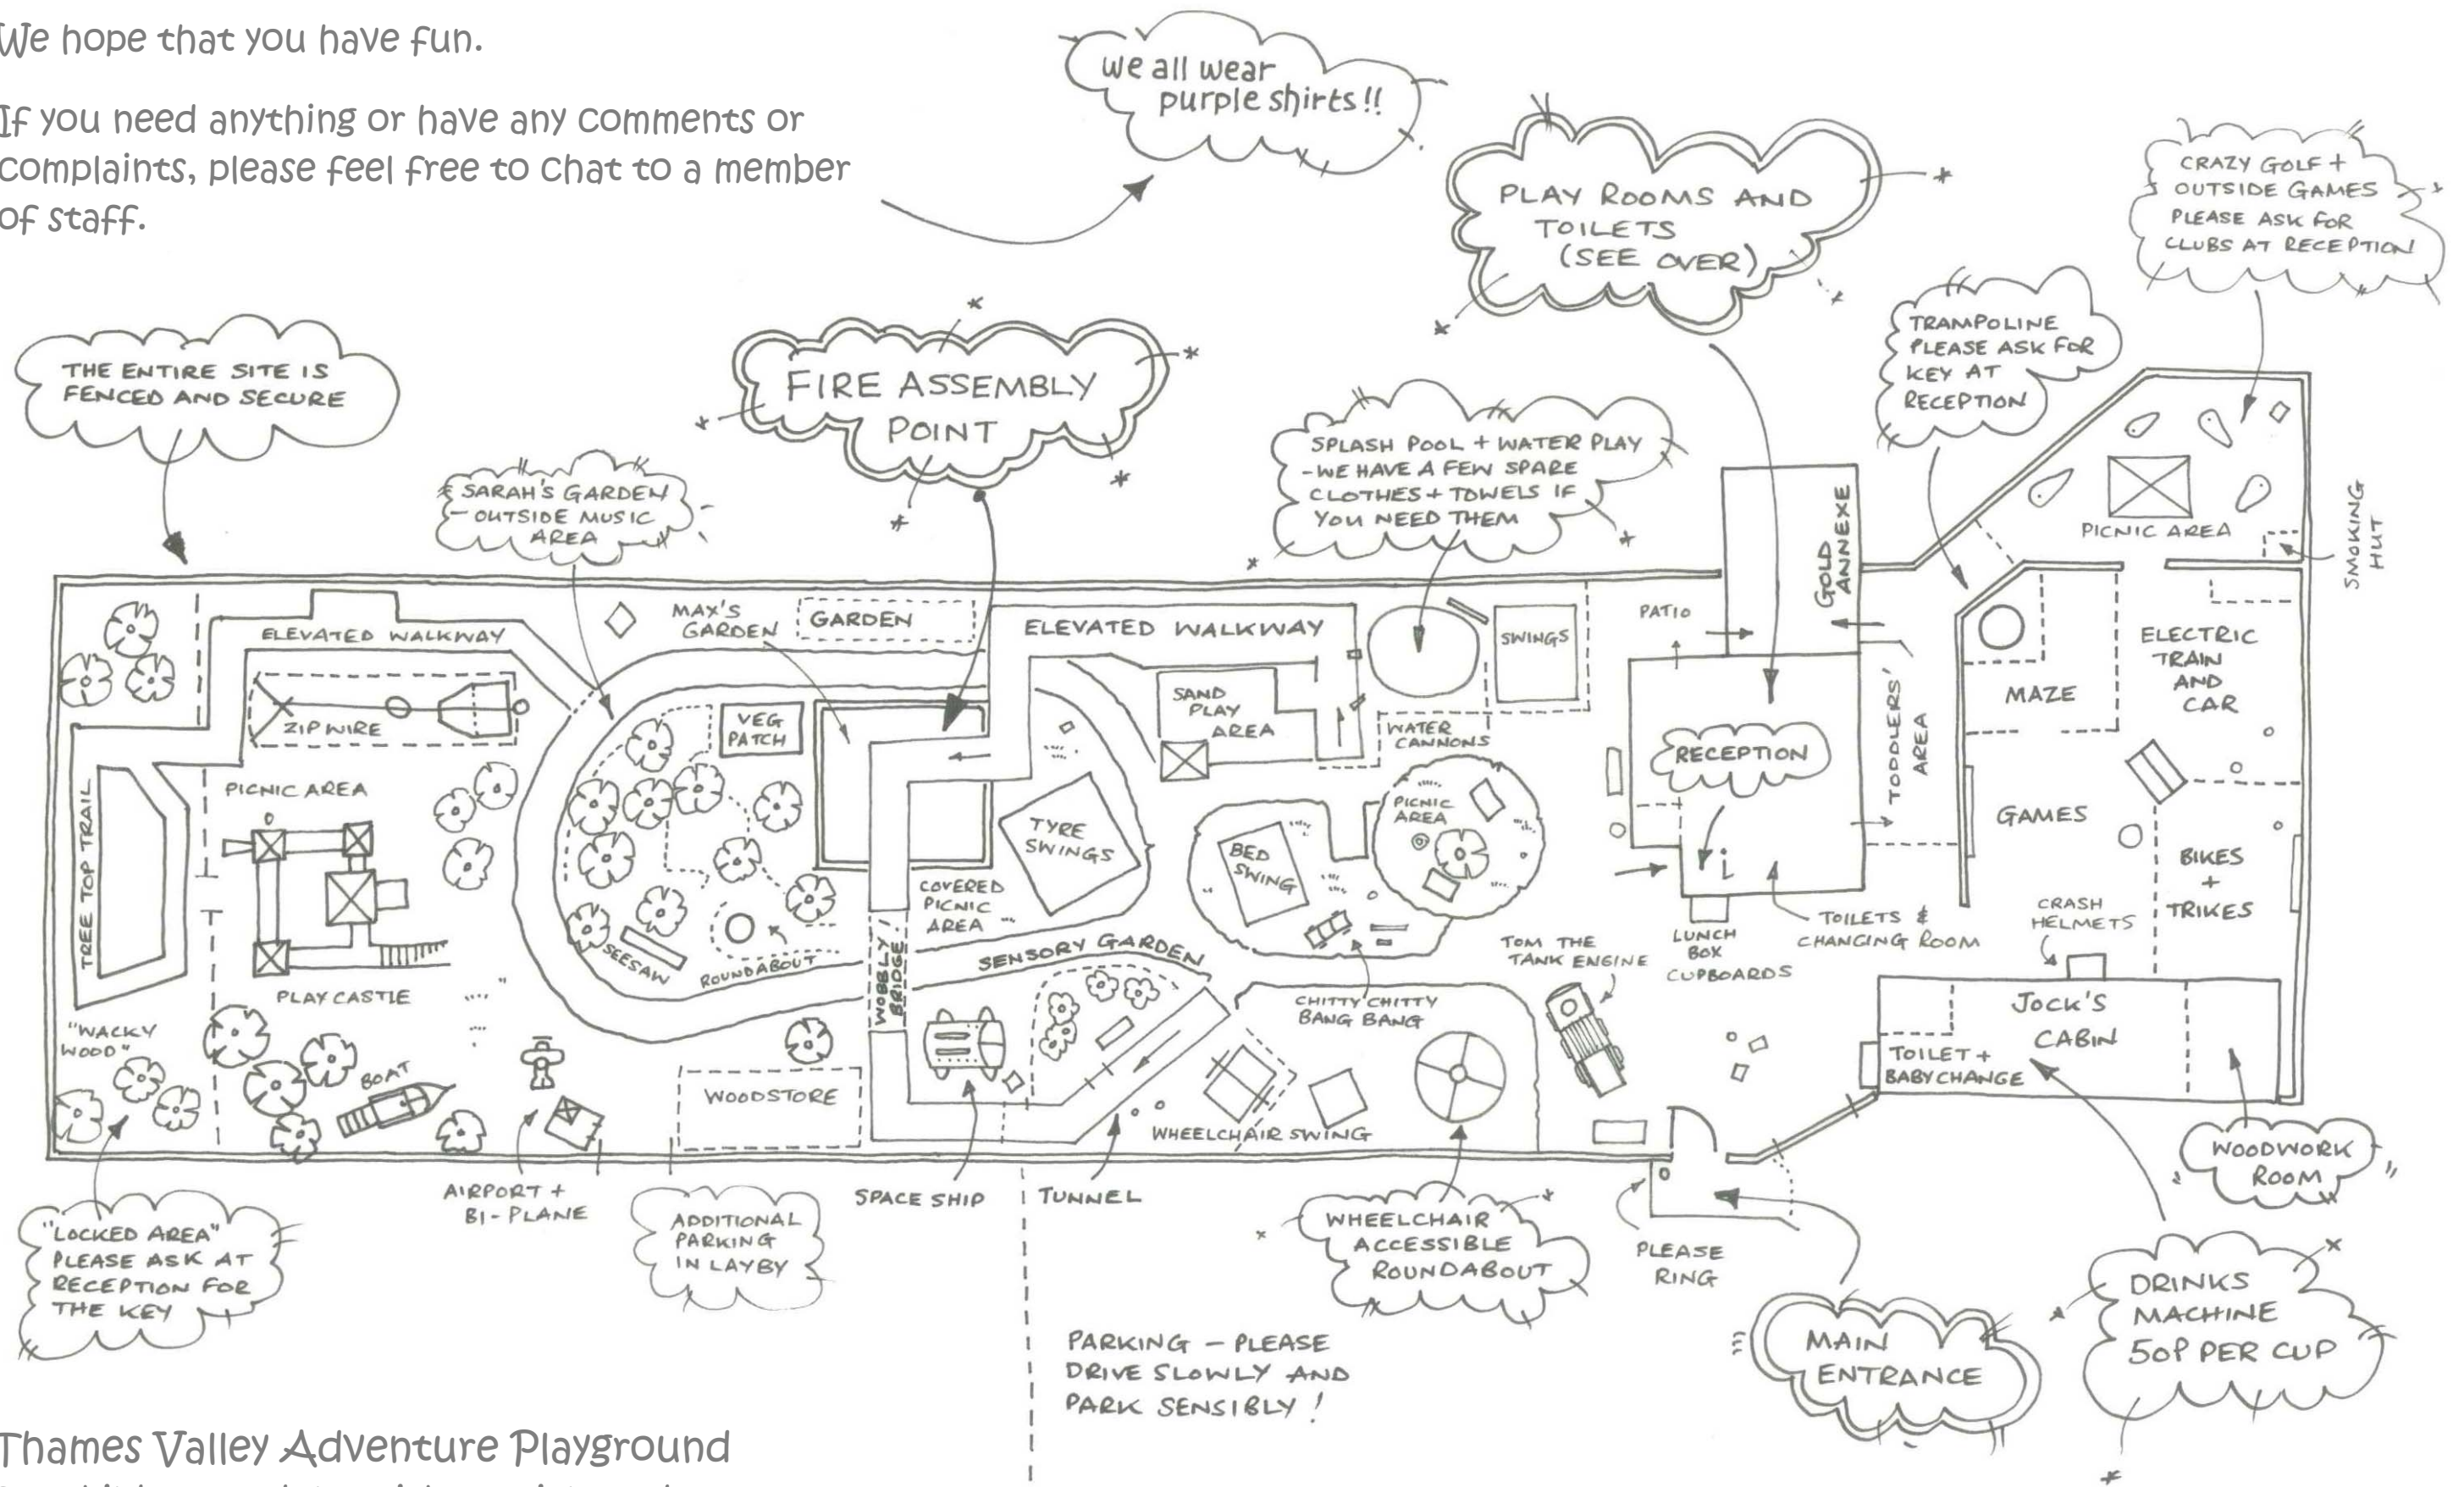

We hope that you have fun.

If you need anything or have any comments or complaints, please feel free to chat to a member of staff.

Thames Valley Adventure Playground
for children & adults with special needs
Bath Road, Taplow, Maidenhead, SL6 0PR
01628 628599
www.tvap.org.uk
email - office@tvap.org.uk

TVAP is a registered charity (no. 278336)

We rely almost entirely on donations and fundraising to meet our annual running costs.
Your support is very much appreciated.